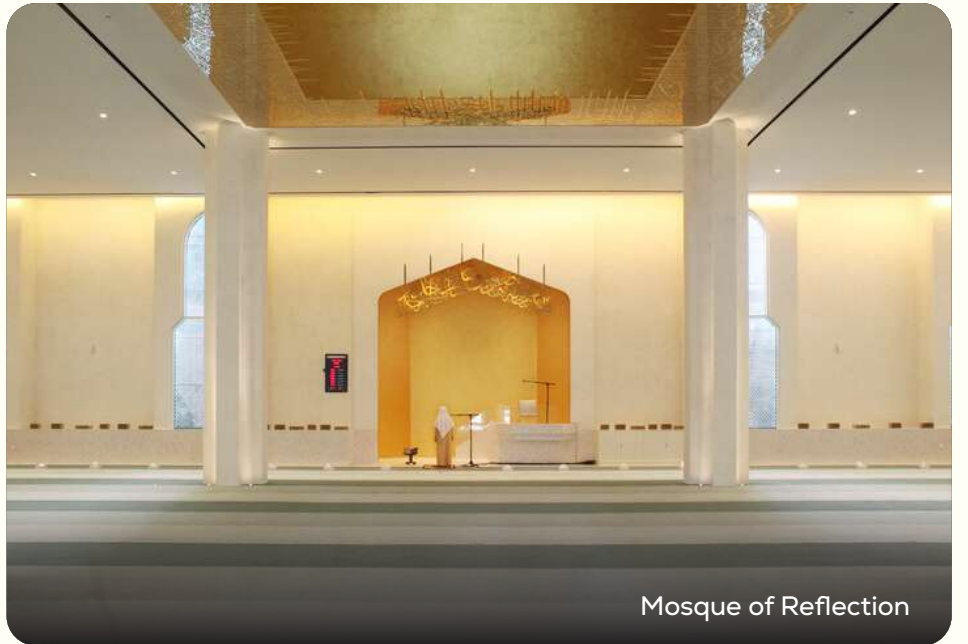

Izz Fort

National Day 53

Patangrao Kadam Museum

Mosque of Reflection

2.10 MISCELLANEOUS PROJECTS

Project	Location
Grand Mosque Ramadan Lecture Hall and Majilis	Abu Dhabi, UAE
Hafsa Girls Primary School	Dubai, UAE
Hatta Boys School	Dubai, UAE
Health Department Auditorium	Dubai, UAE
Izz Fort	Nizwa, Oman
Mohammed Bin Rashid University	Dubai, UAE
Ministry of Palace Affairs Exhibition Conference Hall Qurum	Muscat, Oman
Mosque of Reflection	Dubai, UAE
National Day 50 Hatta	Dubai, UAE
National Day 51	Abu Dhabi, UAE
National Day 52	Abu Dhabi, UAE
National Day 53	Dubai, UAE
Old Weapons Museum	Dubai, UAE
P.D.O. Auditorium Ras Al Hamra	Muscat, Oman
P.D.O. Virtual Reality Centre Al Khuwair	Muscat, Oman
Patangrao Kadam Museum	Pune, India
Ramadan Tent Al Khawaneej	Dubai, UAE
School of Research and Science	Dubai, UAE
Site 15 - Riyadh Beautification Project	Riyadh, KSA