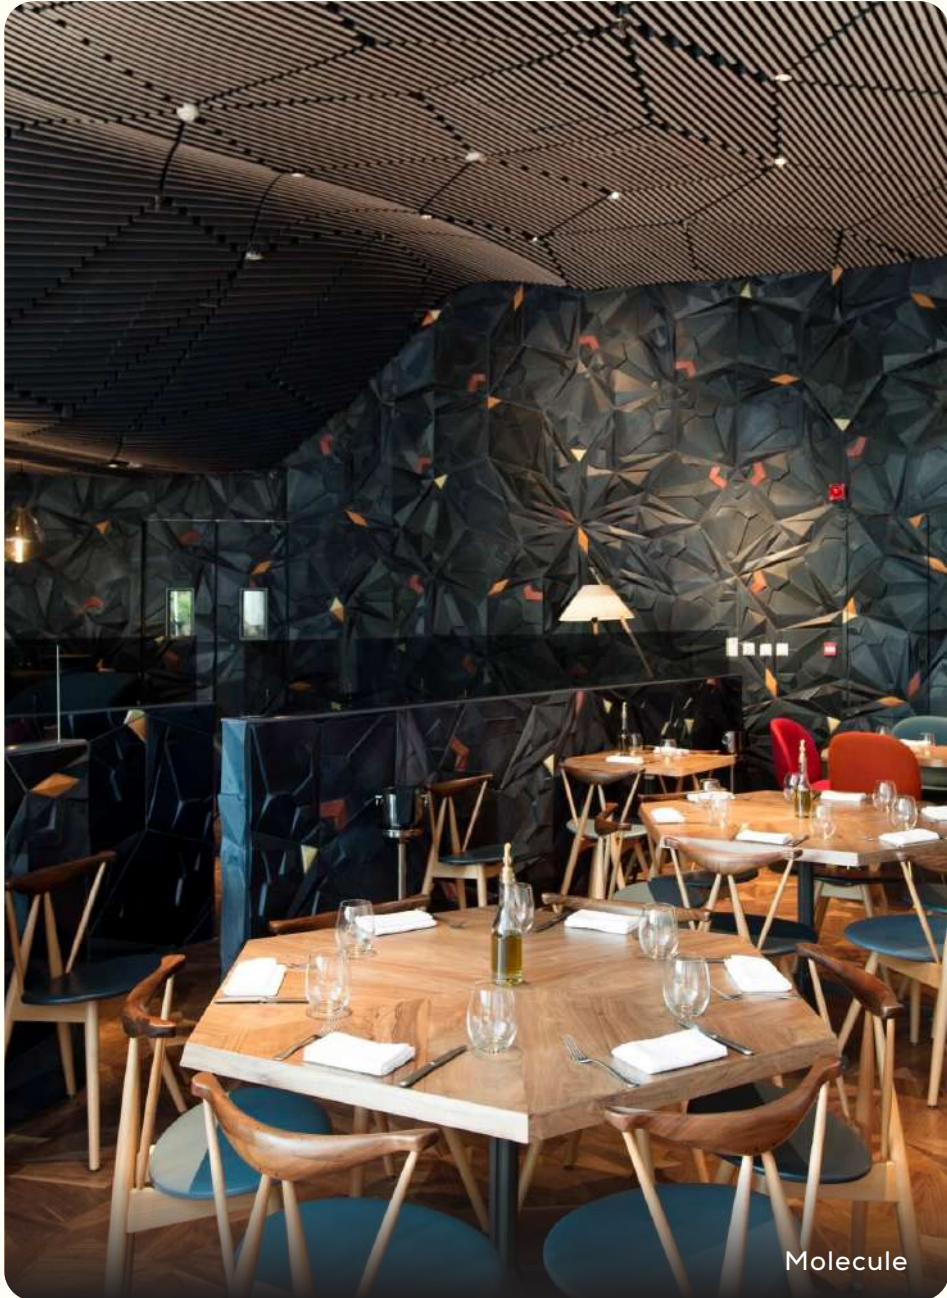

Craft by Side Hustle

Günaydin Restaurant Bluewaters

Jones the Grocer

Lima

2.2 DINING AND ENTERTAINMENT PROJECTS

Project	Location
Craft by Side Hustle	Dubai, UAE
Drift	Dubai, UAE
Eat Greek Kouzina	Dubai, UAE
Eden Beach Club	Dubai, UAE
Fat Chow	Dubai, UAE
Flair 5 The Ritz-Carlton DIFC	Dubai, UAE
Flow Café	Dubai, UAE
Good Fella's Ramee Rose Hotel	Dubai, UAE
Günaydin Restaurant Bluewaters	Dubai, UAE
INA Restaurant	Dubai, UAE
Indikaya Restaurant	Dubai, UAE
Jones the Grocer Dubai Mall	Dubai, UAE
La Mezcaleria Restaurant	Dubai, UAE
La Sombra, Palm Jumeirah	Dubai, UAE
Lima	Dubai, UAE
Lyra	Bahrain
La Maison Ani Maison de La Plage	Dubai, UAE
Maison Revka	Dubai, UAE
Mama Pho The Pointe	Dubai, UAE
Marea DIFC	Dubai, UAE
Melenzane	Dubai, UAE

Molecule

Morimoto Renaissance Downtown Hotel

Nazca Restaurant

2.2 DINING AND ENTERTAINMENT PROJECTS

Project	Location
Molecule	Dubai, UAE
MOLI by SHI	Dubai, UAE
Morimoto Renaissance Downtown Hotel	Dubai, UAE
Mudakkan Restaurant	Dubai, UAE
Mythos	Dubai, UAE
NAC Doha	Qatar
Nama Restaurant	Dubai, UAE
Nazcaa Restaurant	Dubai, UAE
Okku	Dubai, UAE
Origami Sushi	Dubai, UAE
Pavilion at the Beach	Dubai, UAE
Philseas Foggs	Dubai, UAE
Ria Restaurant	Dubai, UAE
Roadside Diner Al Mouj	Muscat, Oman
Roadside Diner Shati Al Qurm	Muscat, Oman
Roberto's	Abu Dhabi, UAE
Rock Bottom Ramee Rose Hotel	Dubai, UAE
Shabestan	Muscat, Oman
Sirene by Gaia	Dubai, UAE
Slider Station	Muscat, Oman
Smoky Beach	Dubai, UAE